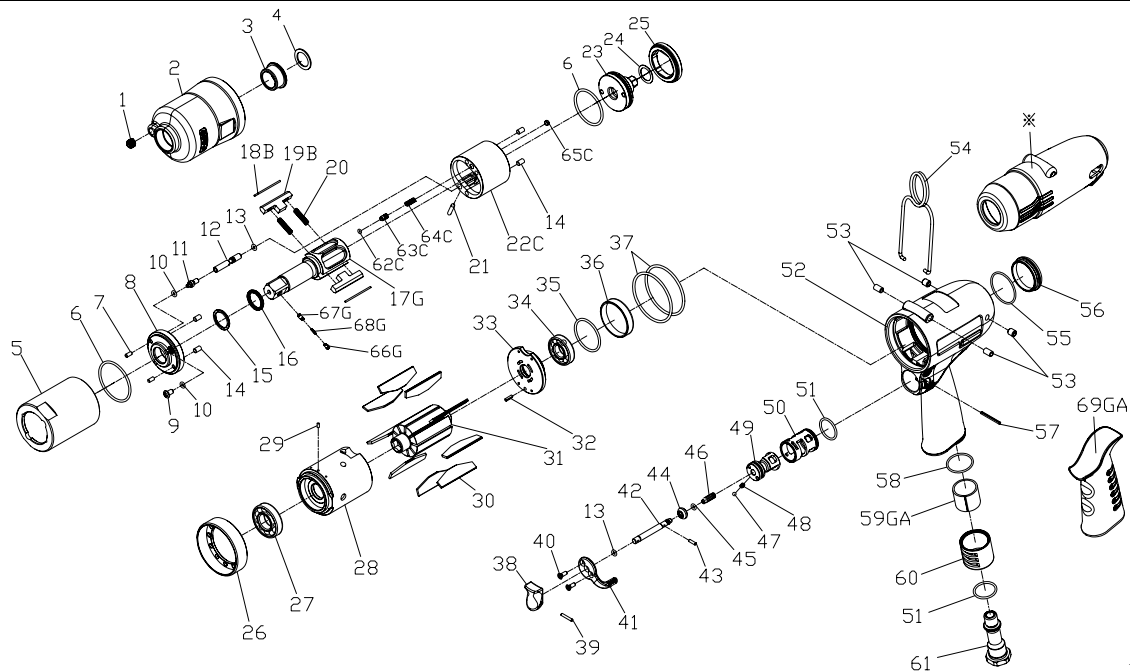

RRI-100 IMPULSE WRENCH

Edition:07A

Index No.	Part No.	Description	Q'ty	Index No.	Part No.	Description	Q'ty
1	00-0612	Plug	1	40	00-0505	Screw	2
2	I100-201	Front Housing	1	41	I100-503	Regulator Knob	1
3	I100-202	Bushing	1	42	IS100-505	Valve Stem	1
4	I100-424	Washer	1	43	00-3356	Spring Pin	1
5	I100-401	Pulse Cylinder Housing	1	44	I100-508	Bushing	1
6	00-41106	O-Ring	2	45	00-41172	O-Ring	1
7	00-3426	Pin	2	46	I100-507	Spring	1
8	I100-408	Front Plate Cover	1	47	00-3813	Steel Ball	1
9	I100-410	Oil Plug	1	48	I100-506	Spring	1
10	00-4153	O-Ring	2	49	I100-502	F/R Valve	1
11	I100-411	Adjust Screw	1	50	I100-501	Valve Sleeve	1
12	IS100-412	Valve	1	51	00-41111	O-Ring	2
13	00-4101	O-Ring	2	52	I100-101	Motor Housing	1
14	00-3432	Pin	4	53	I40S-108	Bushing	4
15	I100-409	Back-up Ring	1	54	I40S-102	Hanger	1
16	00-2601	X-Ring	1	55	00-41127	O-Ring	1
17G	I100-405-B	Main Shaft	1	56	I100-104	Nut	1
18B	I100-452	Roller	2	57	I100-511	Pin	1
19B	I100-406-B	Drive Blade	2	58	00-4158	O-Ring	1
20	I100-407	Spring	2	59GA	I70-601	Muffler	1
21	00-3441	Pin	1	60	I100-603	Exhaust Deflector	1
22C	I100-404-B	Pulse Cylinder	1		I100-604A	Air Inlet 1/4"-19PF	
23	I100-415	Rear Plate	1	61	I100-604B	Air Inlet 1/4"-19PT	1
24	I100-423	Washer	1		I100-604C	Air Inlet 1/4"-18NPT	
25	I100-402	Lock Nut	1	62C	00-41173	O-Ring	1
26	I100-306	Lock Nut	1	63C	IS40S-421	Pressure Valve	1
27	00-2345	Ball Bearing	1	64C	I100-453	Spring	1
28	I100-302	Cylinder	1	65C	I40S-454	Block Cap	1
29	00-3324	Spring Pin	1	66G	I100-462	Upper Pin	1
30	I100-304	Rotor Blade	9	67G	I100-463	Lower Pin	1
31	I100-303	Rotor	1	68G	I100-464	Spring	1
32	00-3339	Spring Pin	1	69GA	I100-103	Housing Rubber	1
33	I100-305	Rear Plate	1	※	I100-109	Tool Cover	1
34	00-2358	Ball Bearing	1	※	I100RK	Repair kit :Index No- 6(2); 10(2) ; 15; 16; 20(2);62C	
35	00-41138	O-Ring	1	※	I100SK	Service kit :Index No- 8;17G;18B(2);19B(2) 23; 30(9);44; 45; 46	
36	I100-307	Rear Cover	1	※			
37	00-41116	O-Ring	2	※	I40-451	Impulse Oil	
38	I130-504	Trigger	1				
39	00-3354	Spring Pin	1				