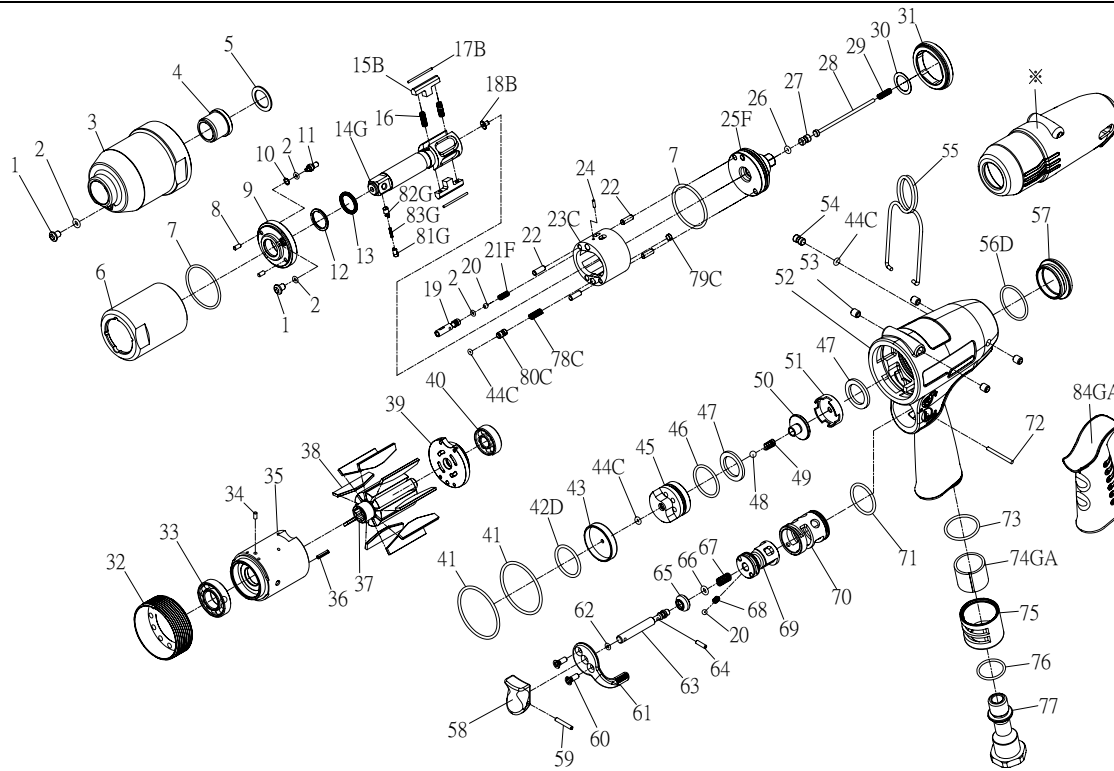

RRI-130T IMPULSE WRENCH

Edition:07A

Index No.	Part No.	Description	Q'ty	Index No.	Part No.	Description	Q'ty
1	I90-410	Greasing Screw	2	48	00-3824	Steel Ball	1
2	00-4153	O-Ring	4	49	IS130-313	Spring	1
3	I130-201	Pulse Unit Housing	1	50	IS130-311	Valve	1
4	I100-202	Bushing	1	51	IS130-518	Seat	1
5	I100-424	Washer	1	52	IS130-101	Motor Housing	1
6	I130-401	Pulse Cylinder Seat	1	53	I40S-108	Bushing	4
7	00-41181	O-Ring	2	54	IS100-609	Screw	1
8	00-3426	Pin	2	55	I40S-102	Hanger	1
9	I130-408	Front Plate	1	56D	00-41194	O-Ring	1
10	I130-431	Back-Up Ring	1	57	I130-104	Nut	1
11	I130-411	Valve Screw	1	58	I130-504	Trigger	1
12	I100-409	Back-Up Ring	1	59	00-3354	Spring Pin	1
13	00-2601	X-Ring	1	60	00-0505	Screw	2
14G	I130-405-B	Anvil	1	61	I100-503	Regulator Knob	1
15B	I130-406-B	Drive Blade	2	62	00-4101	O-Ring	1
16	I130-407	Spring	2	63	IS130-505	Valve Stem	1
17B	I130-452	Roller	2	64	00-3356	Spring Pin	1
18B	IS40-450	Block Valve	1	65	I100-508	Bushing	1
19	IS130-412	Valve	1	66	00-41172	O-Ring	1
20	00-3813	Steel Ball	2	67	I100-507	Spring	1
21F	IS130-425-C	Spring	1	68	I100-506	Spring	1
22	00-3432	Pin	4	69	IS130-502	F/R Valve	1
23C	I130-404-B	Pulse Cylinder	1	70	I130-501	Valve Sleeve	1
24	00-3428	Pin	1	71	00-41145	O-Ring	1
25F	IS130-415-C	Rear Plate	1	72	I130-511	Pin	1
26	00-41173	O-Ring	1	73	00-4158	O-Ring	1
27	IS40S-421	Pressure Valve	1	74GA	I70-601	Muffler	1
28	IS130-314	Shut Off Stem	1	75	I100-603	Exhaust Deflector	1
29	IS40S-317	Spring	1	76	00-41111	O-Ring	1
30	I100-423	Washer	1		I100-604A	Air Inlet 1/4"-19PF	
31	I130-402	Lock Nut	1	77	I100-604B	Air Inlet 1/4"-19PT	1
32	I130-306	Lock Nut	1		I100-604C	Air Inlet 1/4"-18NPT	
33	00-2353	Ball Bearing	1	78C	I130-453	Spring	1
34	00-3324	Spring Pin	1	79C	I130-454	Block Cap	1
35	I130-302	Cylinder	1	80C	I130-455	Pressure Valve	1
36	00-3361	Spring Pin	1	81G	I100-462	Upper Pin	1
37	I130-303	Rotor	1	82G	I100-463	Lower Pin	1
38	I130-304	Rotor Blade	9	83G	I100-464	Spring	1
39	I130-305	Rear Plate	1	84GA	I130-103	Housing Rubber	1
40	00-2345	Ball Bearing	1	*	I130-109	Tool Cover	1
41	00-41182	O-Ring	2	*	IS130RK	Repair kit :Index No-	
42D	00-4135	O-Ring	1			2(2);7(2); 10; 12; 13; 16(2);26;44C	
43	IS130-307	Rear Cover	1	*	IS130SK	Service kit :Index No-	
44C	00-41113	O-Ring	3			9;14G; 15B(2);17B(2);25F;	
45	IS130-524	Valve Seat	1			38(9); 49; 65; 66; 67	
46	00-41138	O-Ring	1	*	I40-451	Impulse Oil	
47	IS130-312	Washer	2				