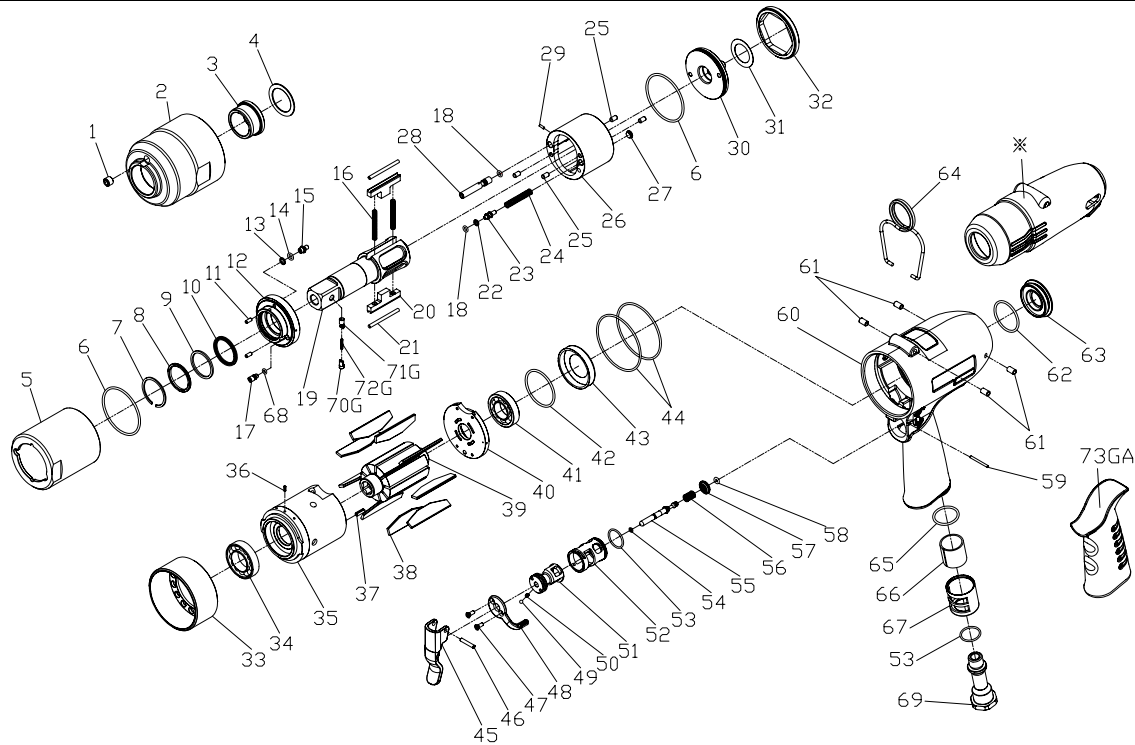

RRI-150 IMPULSE WRENCH

Edition:07A

Index No.	Part No.	Description	Q'ty	Index No.	Part No.	Description	Q'ty
1	00-0612	Plug	1	42	00-4171	O-Ring(Ø 36x Ø2)	1
2	I150-201	Front Housing	1	43	I150-307	Rear Cover	1
3	I150-202	Bushing	1	44	00-41200	O-Ring(Ø 57x Ø2)	2
4	I150-424	Washer	1	45	I150-504	Trigger	1
5	I150-401	Pulse Cylinder Housing	1	46	00-3308	Spring Pin(Ø 3x 18L)	1
6	00-41198	O-Ring(Ø 47.5x Ø2)	2	47	00-0505	Screw(M3x6L)	2
7	I150-458	Snap Ring	1	48	I150-503	Regulator Knob	1
8	I150-457	Washer	1	49	00-3813	Steel Ball(Ø 1/8")	1
9	I150-409	Back-Up Ring	1	50	I100-506	Spring	1
10	00-2605	X-Ring	1	51	IS150-502	F/R Valve	1
11	00-3426	Pin(Ø 3x 7L)	2	52	I150-501	Valve Sleeve	1
12	I150-408	Front Plate Cover	1	53	00-41145	O-Ring(Ø 18x Ø1.5)	2
13	I150-431	Back-Up Ring	1	54	00-4101	O-Ring(Ø 3x Ø1)	1
14	00-41156	O-Ring(Ø 3.5x Ø1.5)	1	55	IS150-505	Valve Stem	1
15	I150-411	Adjust Screw	1	56	I150-507	Spring	1
16	I150-407	Spring	2	57	I150-508	Bushing	1
17	I150-410	Oil Plug	1	58	00-41199	O-Ring(Ø 1.8x Ø1.9)	1
18	00-41178	O-Ring(Ø 2.5x Ø1.5)	2	59	00-3427	Pin(Ø2x 25L)	1
19	I150-405	Main Shaft	1	60	I150-101	Motor Housing	1
20	I150-406	Drive Blade	2	61	00-3353	Spring Pin(Ø 5x 8L)	4
21	I150-452	Roller	2	62	00-41194	O-Ring(Ø 30x Ø2)	1
22	I150-459	Back-Up Ring	1	63	I130-104	Nut	1
23	I150-455	Valve	1	64	I40S-102	Hanger	1
24	I150-453	Spring	1	65	00-41203	O-Ring(Ø 19x Ø2)	1
25	00-3432	Pin(Ø 4x 7L)	4	66	I150-601	Muffler	1
26	I150-404	Pulse Cylinder	1	67	I150-603	Exhaust Deflector	1
27	I150-454	Block Cap	1	68	00-41113	O-Ring(Ø2x Ø1.5)	1
28	IS150-412	Valve	1		I150-604A	Air Inlet 1/4"-19PF	1
29	00-3428	Pin(Ø2x 6L)	1	69	I150-604B	Air Inlet 1/4"-19PT	1
30	I150-415	Rear Plate	1		I150-604C	Air Inlet 1/4"-18NPT	1
31	I150-423	Washer	1	70G	I150-462	Upper Pin	1
32	I150-402	Lock Nut	1	71G	I150-463	Lower Pin	1
33	I150-306	Lock Nut	1	72G	I150-464	Spring	1
34	00-2354	Ball Bearing(6904)	1	73GA	I150-103	Housing Rubber	1
35	I150-302	Cylinder	1	*	I150-109	Tool Cover	1
36	00-3324	Spring Pin(Ø2x 5L)	1	*	IS150RK	Repair kit :Index No-6(2);9;10;13;14;16(2);18(2);22	
37	00-3361	Spring Pin(Ø3.5x 10L)	1	*	IS150SK	Service kit :Index No-12;19; 20(2);21(2);30	
38	I150-304	Rotor Blade	9	*		38(9) ; 56; 58	
39	I150-303	Rotor	1	*	I40-451	Impulse Oil	
40	I150-305	Rear Plate	1				
41	00-2353	Ball Bearing(16003)	1	*			