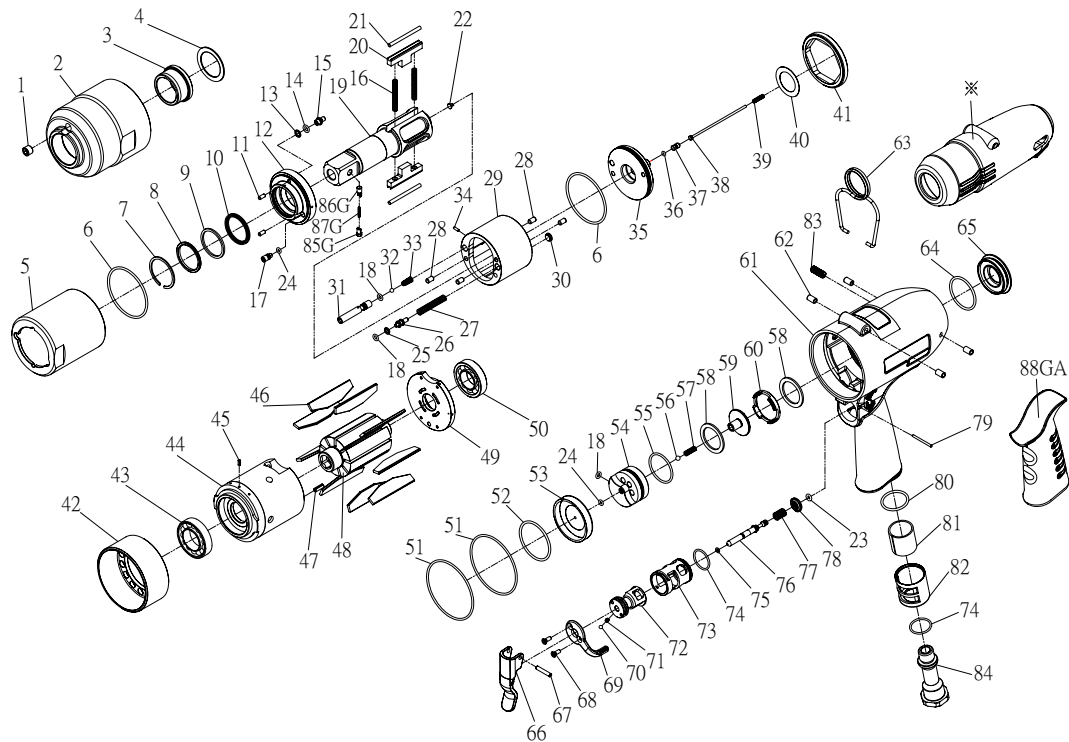

RRI-150T IMPULSE WRENCH

Edition:07A

Index No.	Part No.	Description	Q'ty	Index No.	Part No.	Description	Q'ty
1	00-0612	Screw	1	50	00-2353	Ball Bearing (16003)	1
2	I150-201	Pulse Unit Housing	1	51	00-41200	O-Ring (Ø 57x Ø2)	2
3	I150-202	Bushing	1	52	00-4171	O-Ring (Ø 36x Ø2)	1
4	I150-424	Washer	1	53	IS150-307	Rear Cover	1
5	I150-401	Pulse Cylinder Seat	1	54	IS130-524	Valve Seat	1
6	00-41198	O-Ring(Ø 47.5x Ø2)	2	55	00-41138	O-Ring(Ø 28.3x Ø1.78)	1
7	I150-458	Snap Ring	1	56	00-3824	Steel Ball(Ø 4)	1
8	I150-457	Washer	1	57	IS130-313	Spring	1
9	I150-409	Back-Up Ring	1	58	IS130-312	Washer	2
10	00-2605	X-Ring	1	59	IS130-311	Valve	1
11	00-3426	Pin(Ø 3x 7L)	2	60	IS130-518	Seat	1
12	I150-408	Front Plate	1	61	IS150-101	Motor Housing	1
13	I150-431	Back-Up Ring	1	62	00-3353	Spring Pin(Ø 5x 8L)	4
14	00-41156	O-Ring(Ø 3.5x Ø1.5)	1	63	I40S-102	Hanger	1
15	I150-411	Valve Screw	1	64	00-41194	O-Ring(Ø 30x Ø2)	1
16	I150-407	Spring	2	65	I130-104	Nut	1
17	I150-410	Greasing Screw	1	66	I150-504	Trigger	1
18	00-41178	O-Ring(Ø 2.5x Ø1.5)	3	67	00-3308	Spring Pin(Ø 3x 18L)	1
19	I150-405	Anvil	1	68	00-0505	Screw(M3x6L)	2
20	I150-406	Drive Blade	2	69	I150-503	Regulator Knob	1
21	I150-452	Roller	2	70	00-3813	Steel Ball(Ø 1/8")	1
22	IS40-450	Block Valve	1	71	I100-506	Spring	1
23	00-41199	O-Ring(Ø 1.8x Ø1.9)	1	72	IS150-502	F/R Valve	1
24	00-41113	O-Ring(Ø 2x Ø1.5)	2	73	I150-501	Valve Sleeve	1
25	I150-459	Back-Up Ring	1	74	00-41145	O-Ring(Ø 18x Ø1.5)	2
26	I150-455	Valve	1	75	00-4101	O-Ring(Ø 3x Ø1)	1
27	I150-453	Spring	1	76	IS150-505	Valve Stem	1
28	00-3432	Pin(Ø 4x 7L)	4	77	I150-507	Spring	1
29	I150-404	Pulse Cylinder	1	78	I150-508	Bushing	1
30	I150-454	Block Cap	1	79	00-3427	Pin(Ø2x 25L)	1
31	IS150-412	Valve	1	80	00-41203	O-Ring(Ø 19x Ø2)	1
32	00-3829	Steel Ball(Ø 3.5)	1	81	I150-601	Muffler	1
33	IS150-425	Spring	1	82	I150-603	Exhaust Deflector	1
34	00-3428	Pin(Ø2x 6L)	1	83	IS100-609	Screw	1
35	IS150-415	Rear Plate	1		I150-604A	Air Inlet 1/4"-19PF	
36	00-41173	O-Ring(Ø 1.5x Ø1.5)	1	84	I150-604B	Air Inlet 1/4"-19PT	1
37	IS40S-421	Pressure Valve	1		I150-604C	Air Inlet 1/4"-18NPT	
38	IS130-314	Shut Off Stem	1	85G	I150-462	Upper Pin	1
39	IS150-317	Spring	1	86G	I150-463	Lower Pin	1
40	I150-423	Washer	1	87G	I150-464	Spring	1
41	I150-402	Lock Nut	1	88GA	I150-103	Housing Rubber	1
42	I150-306	Lock Nut	1	*	I150-109	Tool Cover	
43	00-2354	Ball Bearing (6904)	1	*	IS150RK	Repair kit :Index No-6(2);9;10;13;14; 16(2); 18(2);25;36	
44	I150-302	Cylinder	1			Service kit :Index No-12;19; 20(2);21(2);23; 35;46(9); 57; 77	
45	00-3324	Spring Pin(Ø2x 5L)	1			Impulse Oil	
46	I150-304	Rotor Blade	9	*	IS150SK		
47	00-3361	Spring Pin(Ø3.5x 10L)	1				
48	I150-303	Rotor	1				
49	I150-305	Rear Plate	1	*	I40-451		