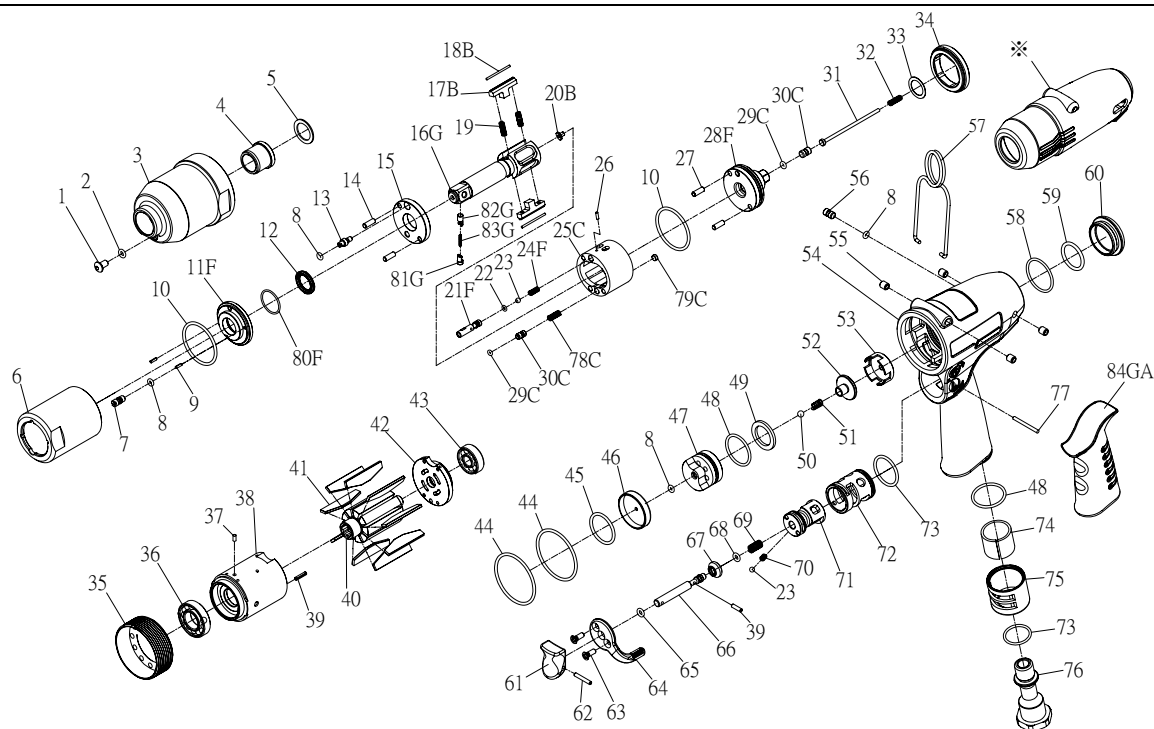

RRI-40T IMPULSE WRENCH

Edition:07A

Index No.	Part No.	Description	Q'ty	Index No.	Part No.	Description	Q'ty
1	I100-410	Plug	1	48	00-41145	O-Ring	2
2	00-4153	O-Ring	1	49	IS40S-312	Washer	1
3	I40S-201	Front Housing	1	50	00-3824	Steel Ball	1
4	I40S-202	Bushing	1	51	IS40S-313	Spring	1
5	I40S-424	Washer	1	52	IS40S-311	Valve	1
6	I40S-401	Pulse Cylinder Housing	1	53	IS40-518	Seat	1
7	I70-410	Oil Plug	1	54	IS40-101	Motor Housing	1
8	00-41113	O-Ring	4	55	I40S-108	Bushing	4
9	00-3318	Spring Pin	2	56	IS100-609	Screw	1
10	00-41127	O-Ring	2	57	I40S-102	Hanger	1
11F	I40S-403-B	Front Plate Cover	1	58	00-41146	O-Ring	1
12	00-2602	X-Ring	1	59	00-4169	O-Ring	1
13	I40S-411	Adjust Screw	1	60	I40-104	Nut	1
14	00-3435	Pin	2	61	I40-504	Trigger	1
15	I40S-408	Front Plate	1	62	00-3354	Spring Pin	1
16G	I40S-405-B	Main Shaft	1	63	00-0505	Screw	2
17B	I40S-406-B	Drive Blade	2	64	I100-503	Regulator Knob	1
18B	I40S-452	Roller	2	65	00-4101	O-Ring	1
19	I40S-407	Spring	2	66	IS40-505	Valve Stem	1
20B	IS40-450	Block Valve	1	67	I100-508	Bushing	1
21F	IS40S-412-C	Valve	1	68	00-41172	O-Ring	1
22	00-41130	O-Ring	1	69	I40-507	Spring	1
23	00-3813	Steel Ball	2	70	I100-506	Spring	1
24F	IS40S-425-C	Spring	1	71	IS40-502	F/R Valve	1
25C	I40S-404-B	Pulse Cylinder	1	72	I40-501	Valve Sleeve	1
26	00-3436	Pin	1	73	00-41111	O-Ring	2
27	00-3407	Pin	2	74	I40-601	Muffler	1
28F	IS40S-415-C	Rear Plate	1	75	I40-603	Exhaust Deflector	1
29C	00-41173	O-Ring	2		I40-604A	Air Inlet 1/4"-19PF	
30C	IS40S-421	Pressure Valve	2	76	I40-604B	Air Inlet 1/4"-19PT	1
31	IS40-314	Shut Off Stem	1		I40-604C	Air Inlet 1/4"-18NPT	
32	IS40S-317	Spring	1	77	I100-511	Pin	1
33	I40S-423	Washer	1	78C	I40S-453	Spring	1
34	I40S-402	Lock Nut	1	79C	I40S-454	Block Cap	1
35	I40S-306	Lock Nut	1	80F	I40-409	Back Up Ring	1
36	00-2348	Ball Bearing	1	81G	I40S-462	Upper Pin	1
37	00-3324	Spring Pin	1	82G	I40S-463	Lower Pin	1
38	I40-302	Cylinder	1	83G	I40S-464	Spring	1
39	00-3356	Spring Pin	2	84GA	I60-103	Housing Rubber	1
40	I40S-303	Rotor	1	※	I40-109	Tool Cover	1
41	I40S-304	Rotor Blade	9	※	IS40RK	Repair kit :Index No-8(2);10(2);12;19(2);29C(2);80F	
42	I40-305	Rear Plate	1	※	IS40SK	Service kit :Index No-15;16G;17B(2);18B(2) 28F;	
43	00-2356	Ball Bearing	1	※		41(9);51; 67; 68; 69	
44	00-41144	O-Ring	2	※	I40S-451	Impulse Oil	
45	00-41135	O-Ring	1				
46	IS40-307	Rear Cover	1				
47	IS40-524	Valve Seat	1				