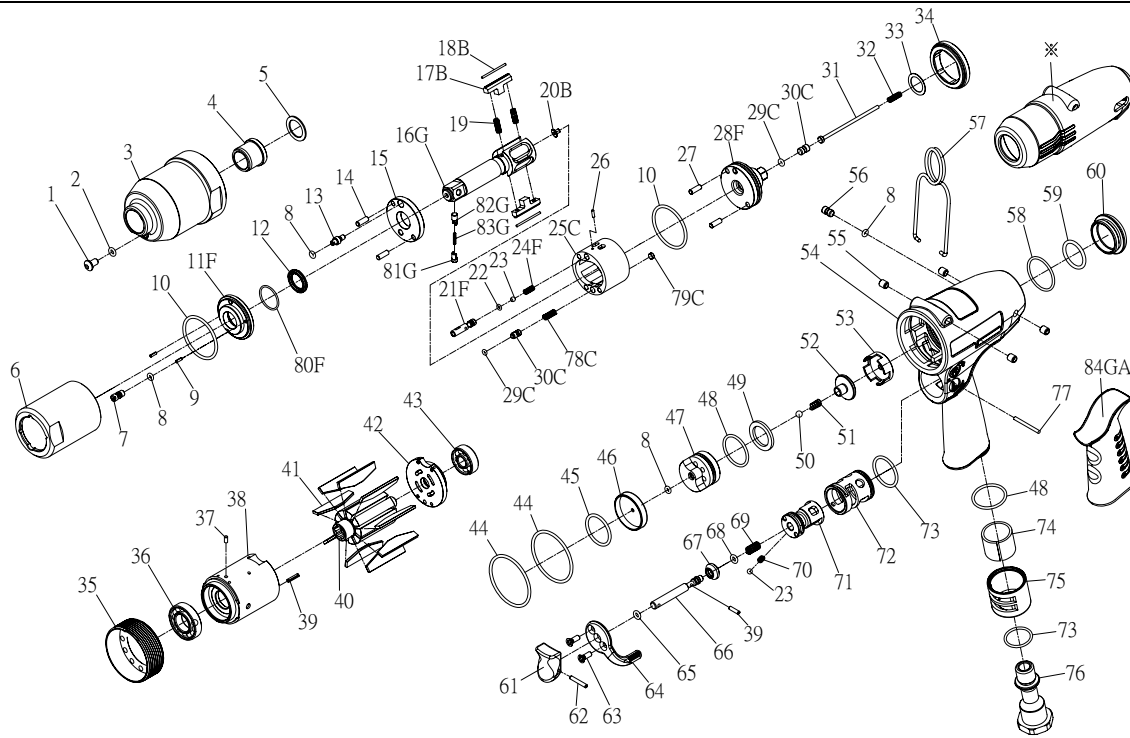

RRI-50T IMPULSE WRENCH

Edition:07A

Index No.	Part No.	Description	Q'ty	Index No.	Part No.	Description	Q'ty
1	I100-410	Plug	1	48	00-41145	O-Ring	2
2	00-4153	O-Ring	1	49	IS40S-312	Washer	1
3	I40S-201	Front Housing	1	50	00-3824	Steel Ball	1
4	I40S-202	Bushing	1	51	IS40S-313	Spring	1
5	I40S-424	Washer	1	52	IS40S-311	Valve	1
6	I40S-401	Pulse Cylinder Housing	1	53	IS40-518	Seat	1
7	I70-410	Oil Plug	1	54	IS40-101	Motor Housing	1
8	00-41113	O-Ring	4	55	IS40S-108	Bushing	4
9	00-3318	Spring Pin	2	56	IS100-609	Screw	1
10	00-41127	O-Ring	2	57	I40S-102	Hanger	1
11F	I40S-403-B	Front Plate Cover	1	58	00-41146	O-Ring	1
12	00-2602	X-Ring	1	59	00-4169	O-Ring	1
13	I40S-411	Adjust Screw	1	60	I40-104	Nut	1
14	00-3435	Pin	2	61	I40-504	Trigger	1
15	I40S-408	Front Plate	1	62	00-3354	Spring Pin	1
16G	IS40S-405-B	Main Shaft	1	63	00-0505	Screw	2
17B	I40S-406-B	Drive Blade	2	64	I100-503	Regulator Knob	1
18B	I40S-452	Roller	2	65	00-4101	O-Ring	1
19	I40S-407	Spring	2	66	IS40-505	Valve Stem	1
20B	IS40-450	Block Valve	1	67	I100-508	Bushing	1
21F	IS40S-412-C	Valve	1	68	00-41172	O-Ring	1
22	00-41130	O-Ring	1	69	I40-507	Spring	1
23	00-3813	Steel Ball	2	70	I100-506	Spring	1
24F	IS50S-425-C	Spring	1	71	IS40-502	F/R Valve	1
25C	I40S-404-B	Pulse Cylinder	1	72	I40-501	Valve Sleeve	1
26	00-3436	Pin	1	73	00-41111	O-Ring	2
27	00-3407	Pin	2	74	I40-601	Muffler	1
28F	IS40S-415-C	Rear Plate	1	75	I40-603	Exhaust Deflector	1
29C	00-41173	O-Ring	2		I40-604A	Air Inlet 1/4"-19PF	
30C	IS40S-421	Pressure Valve	2	76	I40-604B	Air Inlet 1/4"-19PT	1
31	IS40-314	Shut Off Stem	1		I40-604C	Air Inlet 1/4"-18NPT	
32	IS40S-317	Spring	1	77	I100-511	Pin	1
33	I40S-423	Washer	1	78C	I40S-453	Spring	1
34	I40S-402	Lock Nut	1	79C	I40S-454	Block Cap	1
35	I40S-306	Lock Nut	1	80F	I40-409	Back Up Ring	1
36	00-2348	Ball Bearing	1	81G	I40S-462	Upper Pin	1
37	00-3324	Spring Pin	1	82G	I40S-463	Lower Pin	1
38	I50-302	Cylinder	1	83G	I40S-464	Spring	1
39	00-3356	Spring Pin	2	84GA	I60-103	Housing Rubber	1
40	I40S-303	Rotor	1	※	I40-109	Tool Cover	1
41	I40S-304	Rotor Blade	9	※	IS50RK	Repair kit :Index No-8(2);10(2);12;19(2);29C(2);80F	
42	I40-305	Rear Plate	1	※	IS50SK	Service kit :Index No-15;16G;17B(2);18B(2);28F;41(9);51; 67; 68; 69	
43	00-2356	Ball Bearing	1	※			
44	00-41144	O-Ring	2				
45	00-41135	O-Ring	1				
46	IS40-307	Rear Cover	1	※	I40-451	Impulse Oil	
47	IS40-524	Valve Seat	1				