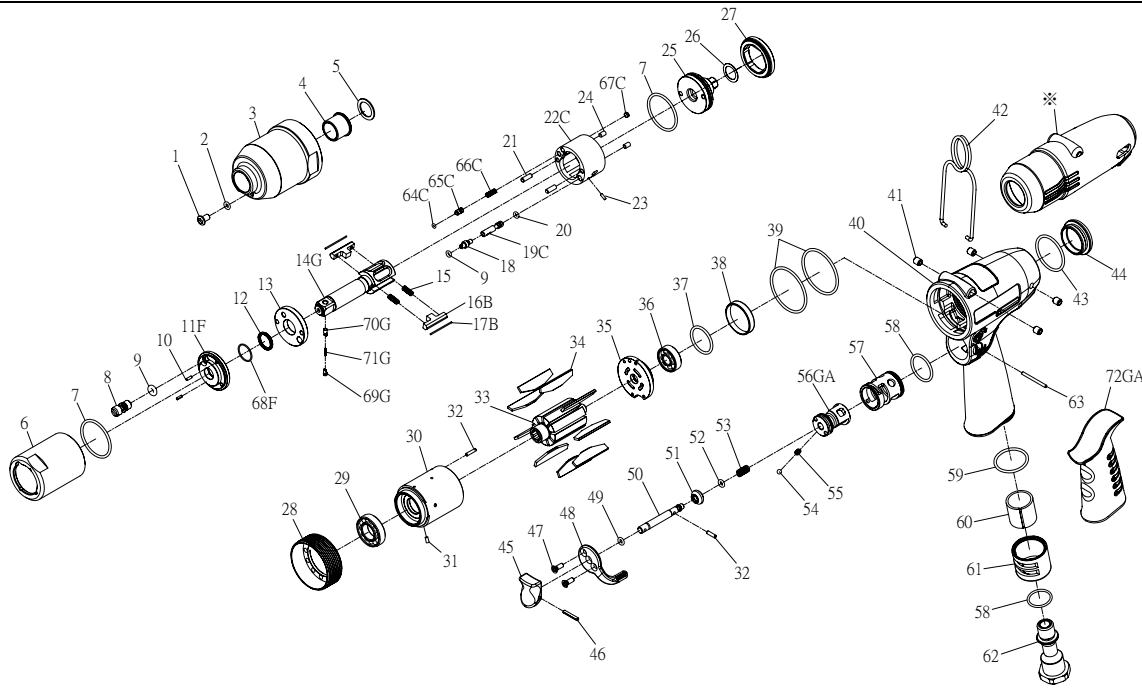

RRI-60 IMPULSE WRENCH

Edition:07A

Index No.	Part No.	Description	Q'ty	Index No.	Part No.	Description	Q'ty
1	I100-410	Plug	1	42	I40S-102	Hanger	1
2	00-4153	O-Ring	1	43	00-41146	O-Ring	1
3	I60S-201	Front Housing	1	44	I40-104	Nut	1
4	I40S-202	Bushing	1	45	I40-504	Trigger	1
5	I40S-424	Washer	1	46	00-3354	Spring Pin	1
6	I60S-401	Pulse Cylinder Housing	1	47	00-0505	Screw	2
7	00-41127	O-Ring	2	48	I100-503	Regulator Knob	1
8	I70-410	Oil Plug	1	49	00-4101	O-Ring	1
9	00-41113	O-Ring	2	50	IS40-505	Valve Stem	1
10	00-3318	Spring Pin	2	51	I100-508	Bushing	1
11F	I40S-403-B	Front Plate Cover	1	52	00-41172	O-Ring	1
12	00-2602	X-Ring	1	53	I40-507	Spring	1
13	I40S-408	Front Plate	1	54	00-3813	Steel Ball	1
14G	I60S-405-B	Main Shaft	1	55	I100-506	Spring	1
15	I40S-407	Spring	2	56GA	IS40-502	F/R Valve	1
16B	I60S-406-B	Drive Blade	2	57	I40-501	Valve sleeve	1
17B	I60S-452	Roller	2	58	00-41111	O-Ring	2
18	I40S-411	Adjust Screw	1	59	00-41145	O-Ring	1
19C	IS60S-412-B	Valve	1	60	I40-601	Muffler	1
20	00-41130	O-Ring	1	61	I40-603	Exhaust Deflector	1
21	00-3435	Pin	2		I40-604A	Air Inlet 1/4"PF	
22C	I60S-404-B	Pulse Cylinder	1	62	I40-604B	Air Inlet 1/4"PT	1
23	00-3436	Pin	1		I40-604C	Air Inlet 1/4"NPT	
24	00-3407	Pin	2	63	I100-511	Pin	1
25	I40S-415	Rear Plate	1	64C	00-41173	O-Ring	1
26	I40S-423	Washer	1	65C	IS40S-421	Pressure Valve	1
27	I40S-402	Lock Nut	1	66C	I60S-453	Spring	1
28	I40S-306	Lock Nut	1	67C	I40S-454	Block Cap	1
29	00-2348	Ball Bearing	1	68F	I40-409	Back Up Ring	1
30	I60-302	Cylinder	1	69G	I40S-462	Upper Pin	1
31	00-3324	Spring Pin	1	70G	I40S-463	Lower Pin	1
32	00-3356	Spring Pin	2	71G	I40S-464	Spring	1
33	I60S-303	Rotor	1	72GA	I60-103	Housing Rubber	1
34	I60S-304	Rotor Blade	9	※	I60-109	Tool Cover	1
35	I40-305	Rear Plate	1	※	I60RK	Repair kit :Index No-	
36	00-2356	Ball Bearing	1			7(2);9(2);12;15(2);64C;68F	
37	00-41135	O-Ring	1	※	I60SK	Service kit :Index No-	
38	I40-307	Rear Cover	1			13;14G;16B(2);17B(2)25;	
39	00-41144	O-Ring	2			34(9); 51; 52; 53	
40	I60-101	Motor Housing	1	※	I40-451	Impulse Oil	
41	I40S-108	Bushing	4				