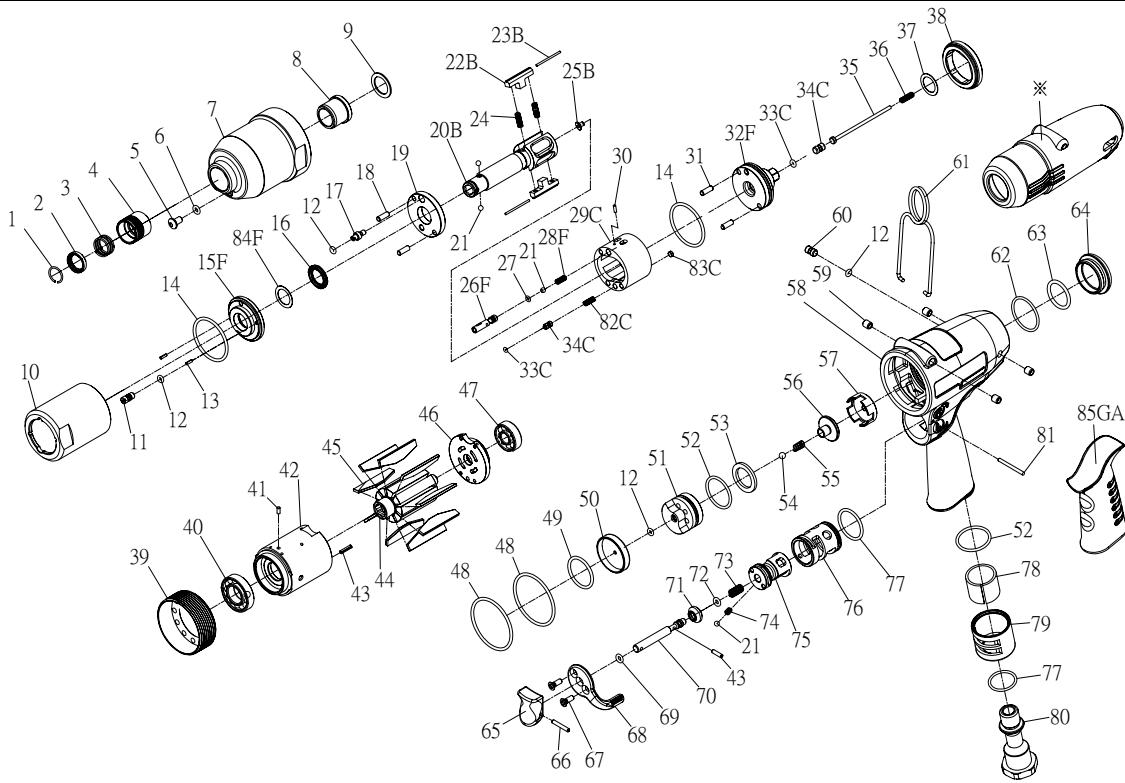

RRI-60AT IMPULSE WRENCH

Edition:07A

Index No.	Part No.	Description	Q'ty	Index No.	Part No.	Description	Q'ty
1	757-026	Anvil Collar	1	48	00-41144	O-Ring	2
2	I40SD-419	Hold Spacer	1	49	00-41135	O-Ring	1
3	I40SD-418	Spring	1	50	IS40-307	Rear Cover	1
4	I40SD-417	Quick Change Hold	1	51	IS40-524	Valve Seat	1
5	I100-410	Plug	1	52	00-41145	O-Ring	2
6	00-4153	O-Ring	1	53	IS40S-312	Washer	1
7	I60S-201	Front Housing	1	54	00-3824	Steel Ball	1
8	I40S-202	Bushing	1	55	IS40S-313	Spring	1
9	I40S-424	Washer	1	56	IS40S-311	Valve	1
10	I60S-401	Pulse Cylinder Housing	1	57	IS40-518	Seat	1
11	I70-410	Oil Plug	1	58	IS60-101	Motor Housing	1
12	00-41113	O-Ring	4	59	I40S-108	Bushing	4
13	00-3318	Spring Pin	2	60	IS100-609	Screw	1
14	00-41127	O-Ring	2	61	IS40-102	Hanger	1
15F	I40S-403-B	Front Plate Cover	1	62	00-41146	O-Ring	1
16	00-2602	X-Ring	1	63	00-4169	O-Ring	1
17	I40S-411	Adjust Screw	1	64	I40-104	Nut	1
18	00-3435	Pin	2	65	I40-504	Trigger	1
19	I40S-408	Front Plate	1	66	00-3354	Spring Pin	1
20B	IS60SD-405	Main Shaft	1	67	00-0505	Screw	2
21	00-3813	Steel Ball	4	68	I100-503	Regulator Knob	1
22B	I60S-406-B	Drive Blade	2	69	00-4101	O-Ring	1
23B	I60S-452	Roller	2	70	IS40-505	Valve Stem	1
24	I40S-407	Spring	2	71	I100-508	Bushing	1
25B	IS40-450	Block Valve	1	72	00-41172	O-Ring	1
26F	IS60S-412-C	Valve	1	73	I40-507	Spring	1
27	00-41130	O-Ring	1	74	I100-506	Spring	1
28F	IS60SD-425-C	Spring	1	75	IS40-502	F/R Valve	1
29C	I60S-404-B	Pulse Cylinder	1	76	I40-501	Valve Sleeve	1
30	00-3436	Pin	1	77	00-41111	O-Ring	2
31	00-3407	Pin	2	78	I40-601	Muffler	1
32F	IS40S-415-C	Rear Plate	1	79	I40-603	Exhaust Deflector	1
33C	00-41173	O-Ring	2		I40-604A	Air Inlet 1/4"-19PF	
34C	IS40S-421	Pressure Valve	2	80	I40-604B	Air Inlet 1/4"-19PT	1
35	IS60-314	Shut Off Stem	1		I40-604C	Air Inlet 1/4"-18NPT	
36	IS40S-317	Spring	1	81	I100-511	Pin	1
37	I40S-423	Washer	1	82C	I60S-453	Spring	1
38	I40S-402	Lock Nut	1	83C	I40S-454	Block Cap	1
39	I40S-306	Lock Nut	1	84F	I40-409	Back Up Ring	1
40	00-2348	Ball Bearing	1	85GA	I60-103	Housing Rubber	1
41	00-3324	Spring Pin	1	※	I60-109	Tool Cover	1
42	I60-302	Cylinder	1	※	IS60DRK	Repair kit :Index No-12(2);14(2);16;24(2);33C(2),84F	
43	00-3356	Spring Pin	2	※	IS60DSK	Service kit :Index No-19;20B;22B(2);23B(2);32F;45(9);55;71;72;73	
44	I60S-303	Rotor	1	※			
45	I60S-304	Rotor Blade	9				
46	I40-305	Rear Plate	1				
47	00-2356	Ball Bearing	1	※	I40-451	Impulse Oil	