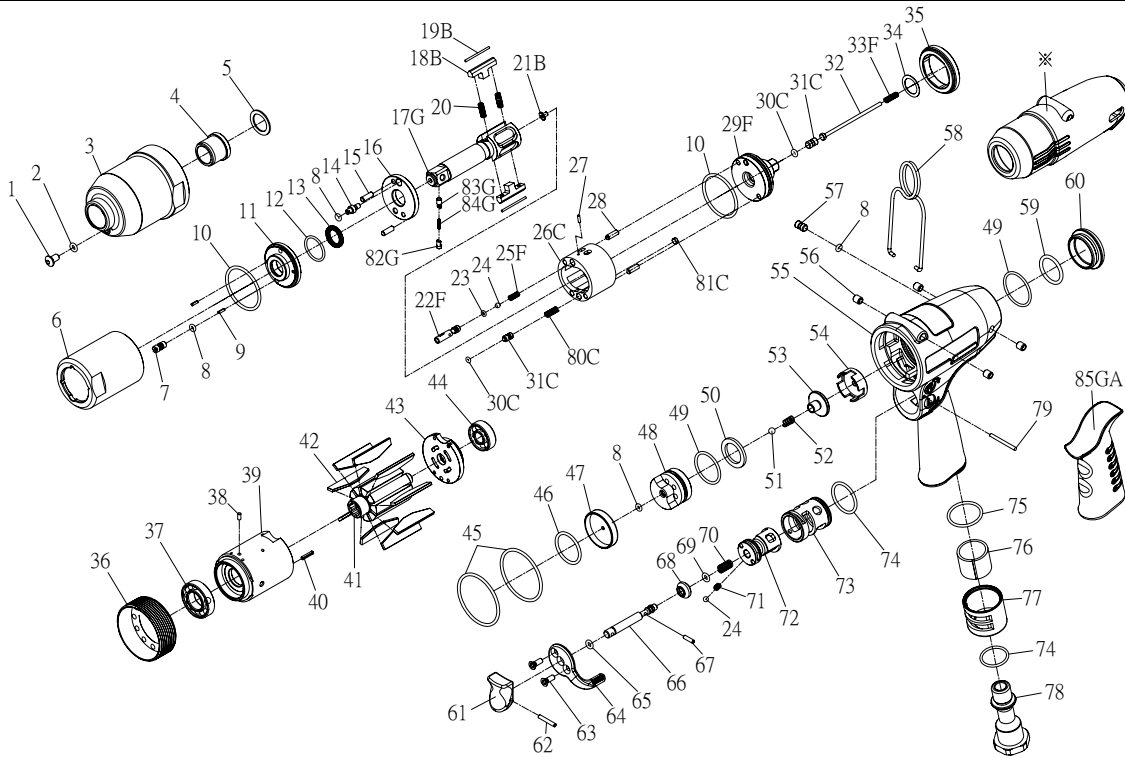

RRI-70T IMPULSE WRENCH

Edition:07A

Index No.	Part No.	Description	Q'ty	Index No.	Part No.	Description	Q'ty
1	I100-410	Plug	1	48	IS100-524	Valve Seat	1
2	00-4153	O-Ring	1	49	00-41127	O-Ring	2
3	I70-201	Front Housing	1	50	IS100-312	Washer	1
4	I40S-202	Bushing	1	51	00-3824	Steel Ball	1
5	I40S-424	Washer	1	52	IS100-313	Spring	1
6	I70-401	Pulse Cylinder Housing	1	53	IS100-311	Valve	1
7	I70-410	Oil Plug	1	54	IS100-518	Seat	1
8	00-41113	O-Ring	4	55	IS90-101	Motor Housing	1
9	00-3318	Spring Pin	1	56	I40S-108	Bushing	4
10	00-41160	O-Ring	2	57	IS100-609	Screw	1
11	I70-403	Front Plate Cover	1	58	I40S-102	Hanger	1
12	I70-409	Back Up Ring	1	59	00-41166	O-Ring	1
13	00-2602	X-Ring	1	60	I100-104	Nut	1
14	I40S-411	Adjust Screw	1	61	I130-504	Trigger	1
15	00-3435	Pin	2	62	00-3354	Spring Pin	1
16	I70-408	Front Plate	1	63	00-0505	Screw	2
17G	I70-405-B	Main Shaft	1	64	I100-503	Regulator Knob	1
18B	I70-406-B	Drive Blade	2	65	00-4101	O-Ring	1
19B	I70-452	Roller	2	66	IS100-505	Valve stem	1
20	I70-407	Spring	2	67	00-3356	Spring Pin	1
21B	IS40-450	Block Valve	1	68	I100-508	Bushing	1
22F	IS70-412-C	Valve	1	69	00-41172	O-Ring	1
23	00-41130	O-Ring	1	70	I100-507	Spring	1
24	00-3813	Steel Ball	2	71	I100-506	Spring	1
25F	IS70-425-C	Spring	1	72	IS100-502	F/R Valve	1
26C	I70-404-B	Pulse Cylinder	1	73	I100-501	Valve Sleeve	1
27	00-3436	Pin	1	74	00-41111	O-Ring	2
28	00-3407	Pin	2	75	00-4158	O-Ring	1
29F	IS70-415-C	Rear Plate	1	76	I70-601	Muffler	1
30C	00-41173	O-Ring	2	77	I100-603	Exhaust Deflector	1
31C	IS40S-421	Pressure Valve	2		I100-604A	Air Inlet 1/4"PF 19	
32	IS90-314	Shut Off Stem	1	78	I100-604B	Air Inlet 1/4"PT 19	1
33F	IS150-317	Spring	1		I100-604C	Air Inlet 1/4"NPT 18	
34	I40S-423	Washer	1	79	I100-511	Pin	1
35	I70-402	Lock Nut	1	80C	I70S-453	Spring	1
36	I90-306	Lock Nut	1	81C	I40S-454	Block Cap	1
37	00-2348	Ball Bearing	1	82G	I40S-462	Upper Pin	1
38	00-3324	Spring Pin	1	83G	I40S-463	Lower Pin	1
39	I70-302	Cylinder	1	84G	I40S-464	Spring	1
40	00-3339	Spring Pin	1	85GA	I90-103	Housing Rubber	1
41	I70-303	Rotor	1	※	I70-109	Tool Cover	1
42	I70-304	Rotor Blade	9	※	IS70RK	Repair kit :Index No-8(2);10(2);12;13;20(2);30C(2)	
43	I70-305	Rear Plate	1	※	IS70SK	Service kit :Index No-16;17G;18B(2);19B(2); 29F; 42(9);52; 68; 69; 70	
44	00-2356	Ball Bearing	1	※			
45	00-41181	O-Ring	2				
46	00-41138	O-Ring	1				
47	IS70-307	Rear Cover	1	※	I40-451	Impulse Oil	