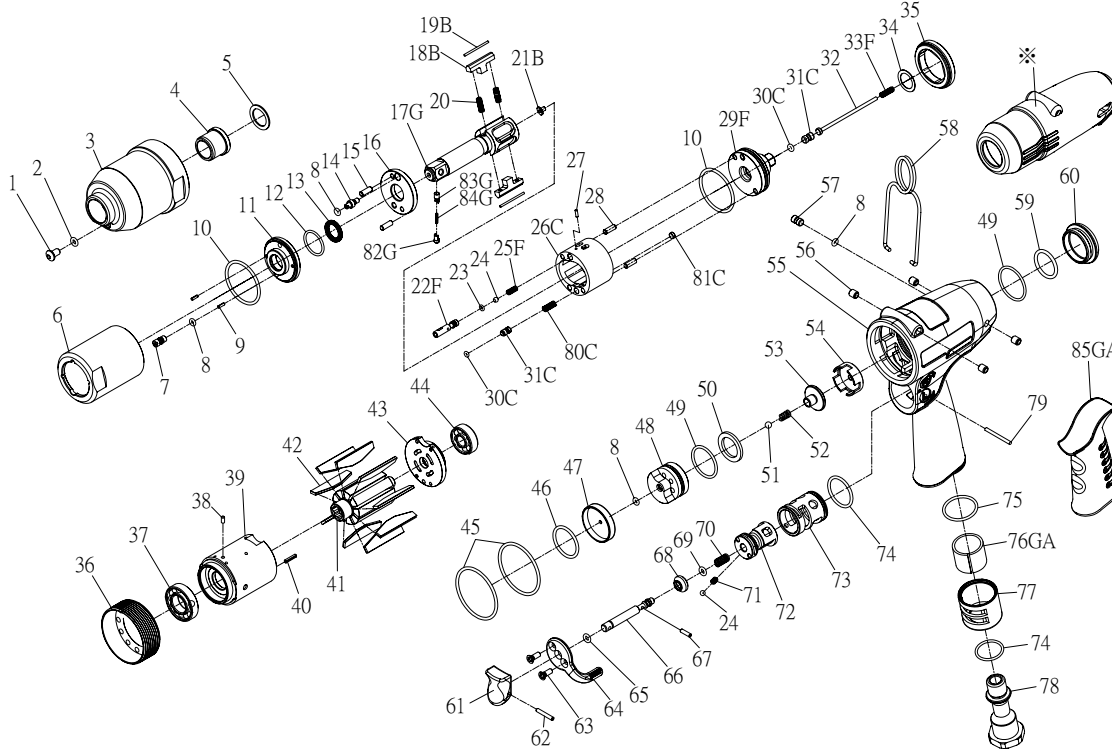

RRI-90T IMPULSE WRENCH

Edition:07A

Index No.	Part No.	Description	Q'ty	Index No.	Part No.	Description	Q'ty
1	I90-410	Greasing Screw	1	48	IS100-524	Valve Seat	1
2	00-4153	O-Ring	1	49	00-41127	O-Ring	2
3	I90-201	Pulse Unit Housing	1	50	IS100-312	Washer	1
4	I100-202	Bushing	1	51	00-3824	Steel Ball	1
5	I100-424	Washer	1	52	IS100-313	Spring	1
6	I90-401	Pulse Cylinder Seat	1	53	IS100-311	Valve	1
7	I70-410	Greasing Screw	1	54	IS100-518	Seat	1
8	00-41113	O-Ring	4	55	IS90-101	Motor Housing	1
9	00-3407	Pin	2	56	I40S-108	Bushing	4
10	00-41163	O-Ring	2	57	IS100-609	Screw	1
11	I90-403	Front Cover	1	58	I40S-102	Hanger	1
12	I100-409	Back Up Ring	1	59	00-41166	O-Ring	1
13	00-2601	X-Ring	1	60	I100-104	Nut	1
14	I40S-411	Valve Screw	1	61	I130-504	Trigger	1
15	00-3435	Pin	2	62	00-3354	Spring Pin	1
16	I90-408	Front Plate	1	63	00-0505	Screw	2
17G	I90-405-B	Anvil	1	64	I100-503	Regulator Knob	1
18B	I90-406-B	Drive Blade	2	65	00-4101	O-Ring	1
19B	I90-452	Roller	2	66	IS100-505	Valve Stem	1
20	I90-407	Spring	2	67	00-3356	Spring Pin	1
21B	IS40-450	Block Valve	1	68	I100-508	Bushing	1
22F	IS90-412-C	Valve	1	69	00-41172	O-Ring	1
23	00-41162	O-Ring	1	70	I100-507	Spring	1
24	00-3813	Steel Ball	2	71	I100-506	Spring	1
25F	IS90-425-C	Spring	1	72	IS100-502	F/R Valve	1
26C	I90-404-B	Pulse Cylinder	1	73	I100-501	Valve Sleeve	1
27	00-3433	Pin	1	74	00-41111	O-Ring	2
28	00-3419	Pin	2	75	00-4158	O-Ring	1
29F	IS90-415-C	Rear Plate	1	76GA	I70-601	Muffler	1
30C	00-41173	O-Ring	2	77	I100-603	Exhaust Deflector	1
31C	IS40S-421	Pressure Valve	2		I100-604A	Air Inlet 1/4"PF 19	
32	IS90-314	Shut Off Stem	1	78	I100-604B	Air Inlet 1/4"PT 19	1
33F	IS150-317	Spring	1		I100-604C	Air Inlet 1/4"NPT 18	
34	I100-423	Washer	1	79	I100-511	Pin	1
35	I90-402	Lock Nut	1	80C	I90-453	Spring	1
36	I90-306	Lock Nut	1	81C	I40S-454	Block Cap	1
37	00-2351	Ball Bearing	1	82G	I100-462	Upper Pin	1
38	00-3324	Spring Pin	1	83G	I100-463	Lower Pin	1
39	I90-302	Cylinder	1	84G	I100-464	Spring	1
40	00-3339	Spring Pin	1	85GA	I90-103	Housing Rubber	1
41	I90-303	Rotor	1	*	I90-109	Tool Cover	1
42	I90-304	Rotor Blade	9	*	IS90RK	Repair kit :Index No- 8(2); 10(2); 12; 13; 20(2);30C(2)	
43	I90-305	Rear Plate	1	*	IS90SK	Service kit :Index No- 16;17G;18B(2);19B(2); 29F; 41(9); 52; 68; 69; 70	
44	00-2358	Ball Bearing	1	*	I40-451	Impulse Oil	
45	00-41181	O-Ring	2				
46	00-41138	O-Ring	1				
47	IS100-307	Rear Cover	1	*			